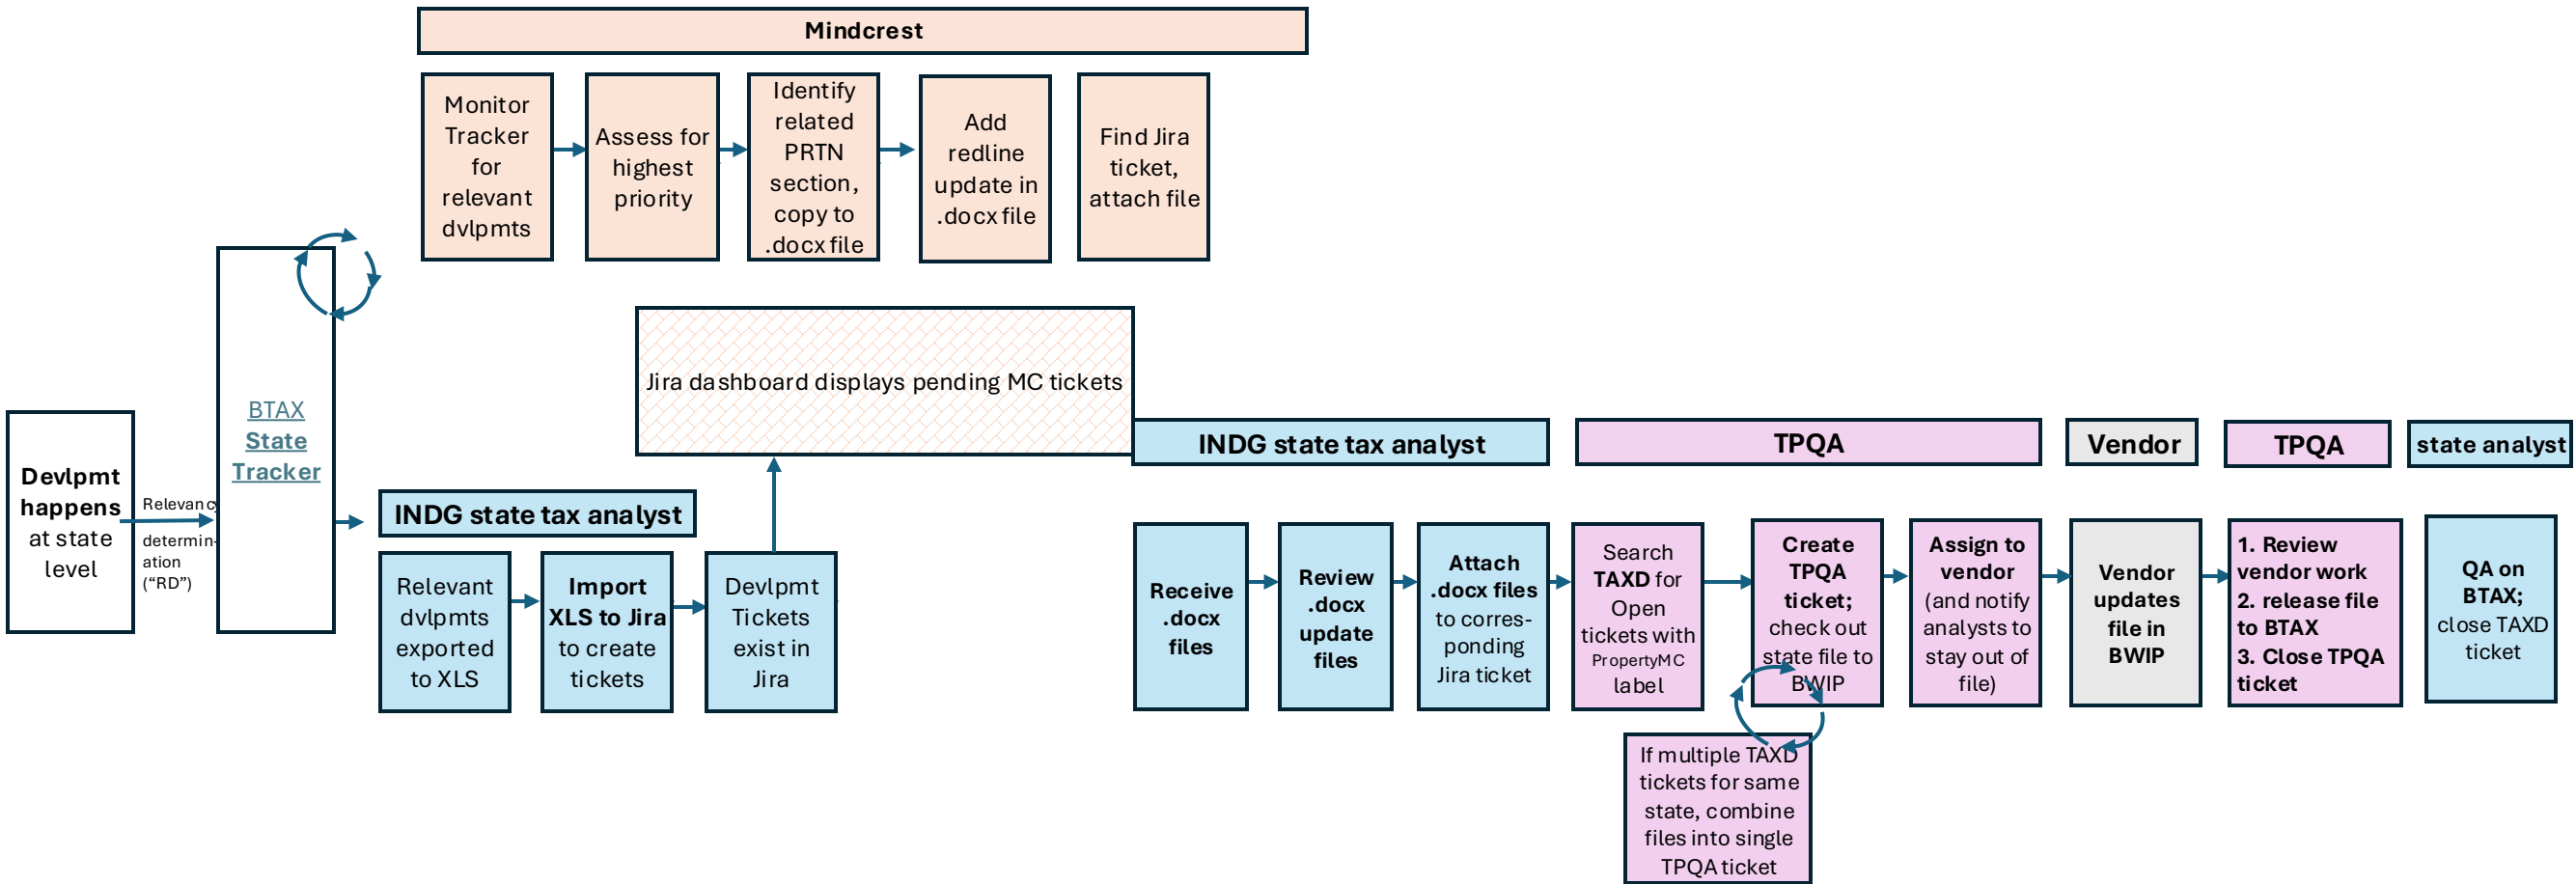

Current PRTN Workflow

Type of Jira ticket:

TAXD

TPQA

TAXD

Proposed PRTN Workflow

Type of Jira ticket:

TAXD

TPQA

TAXD