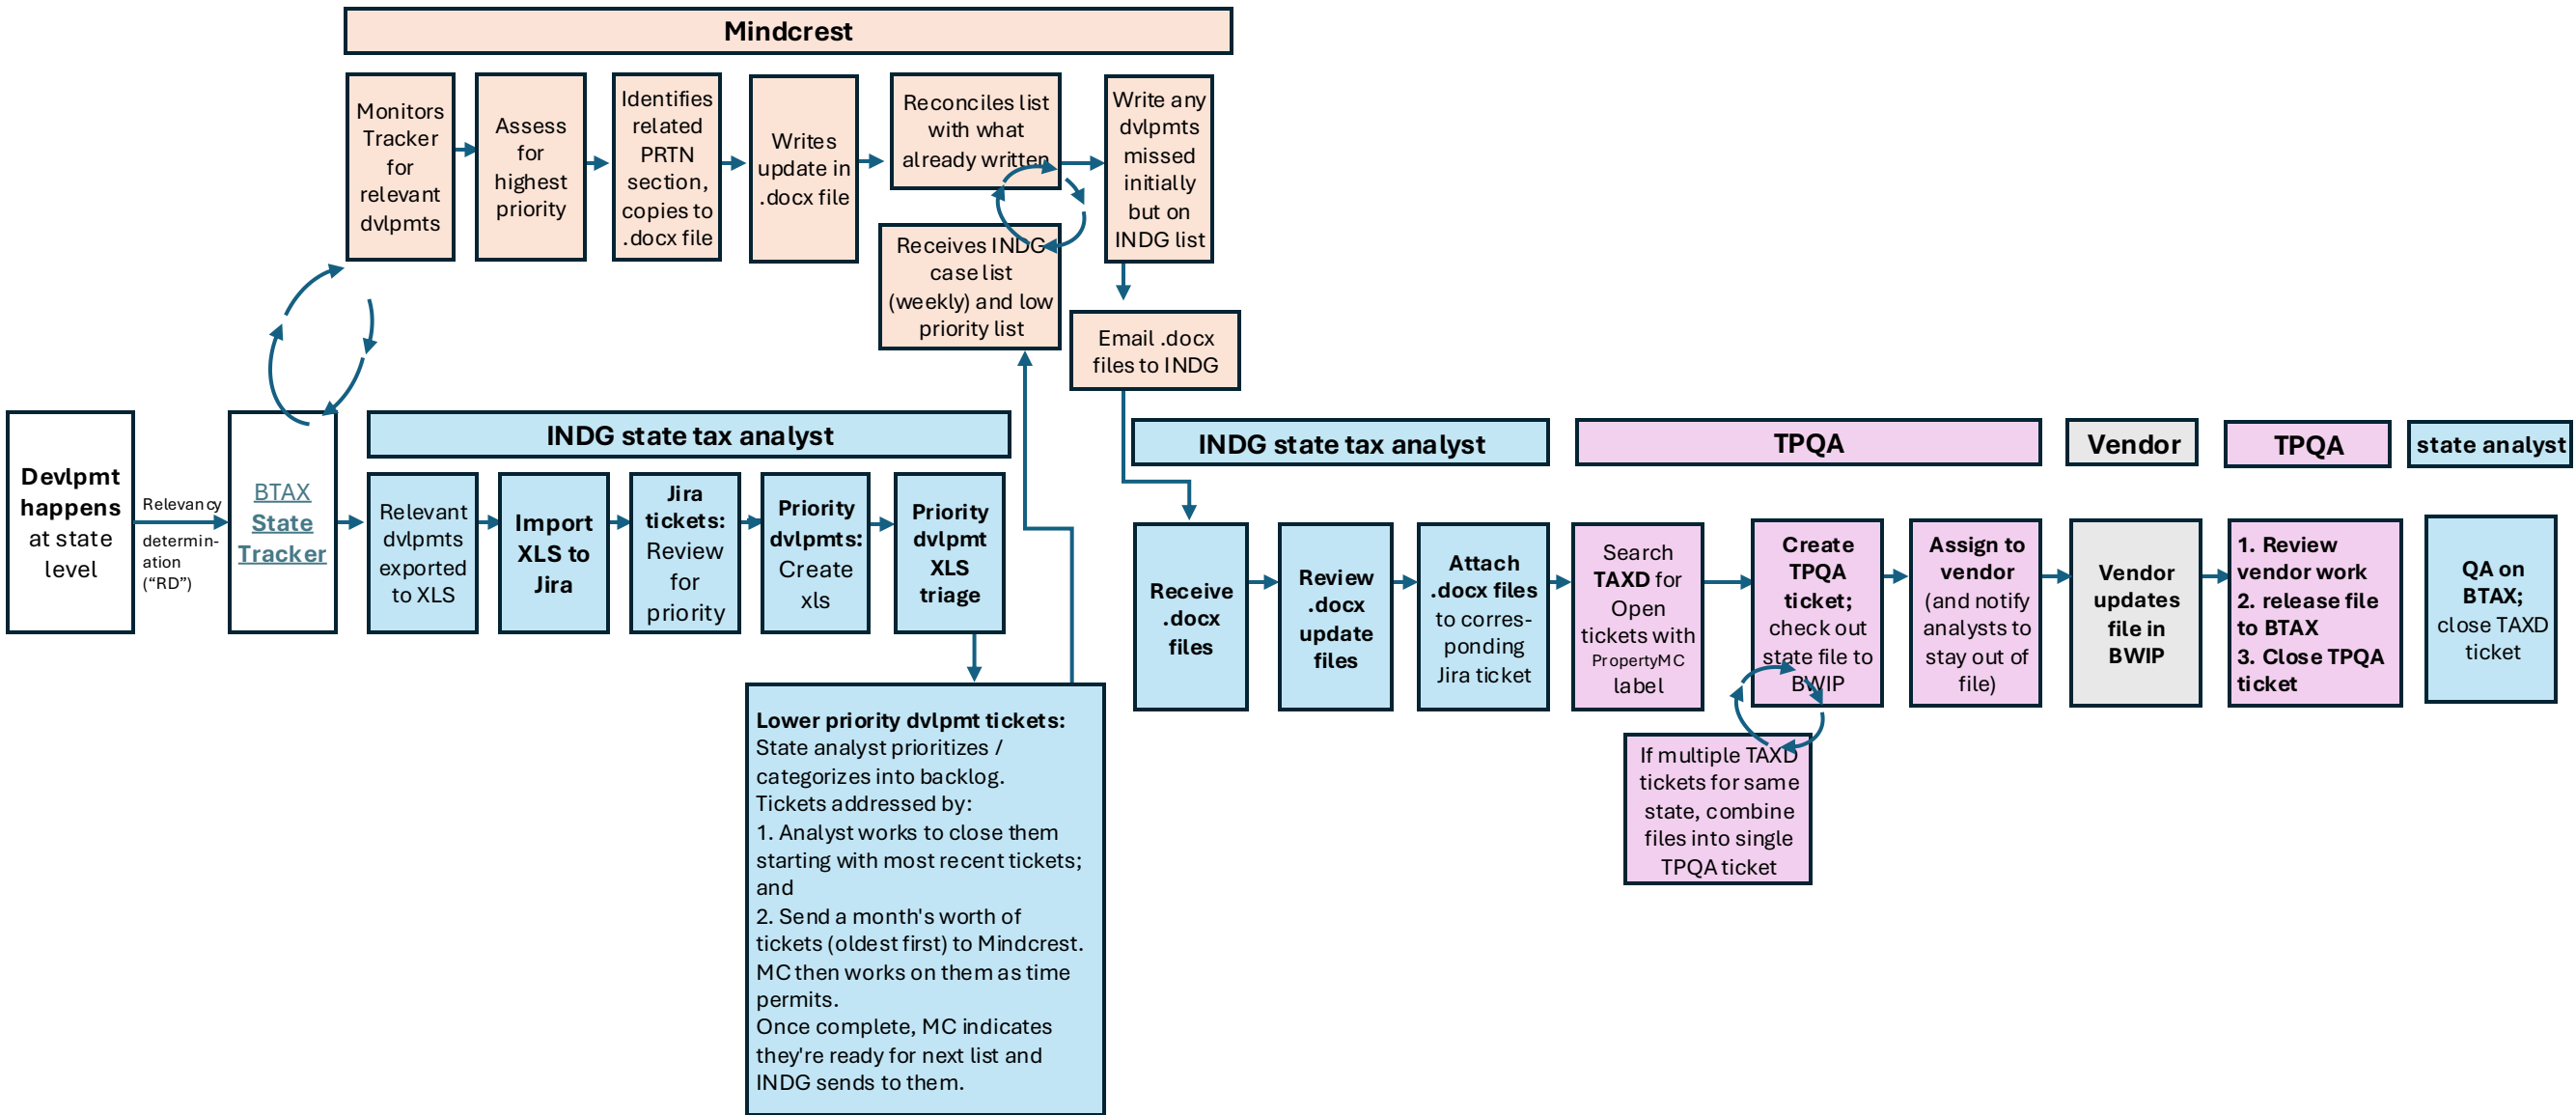

Current PRTN Workflow

Type of Jira ticket:

TAXD

TPQA

TAXD

Proposed PRTN Workflow

Type of Jira ticket:

TAXD

TPQA

TAXD