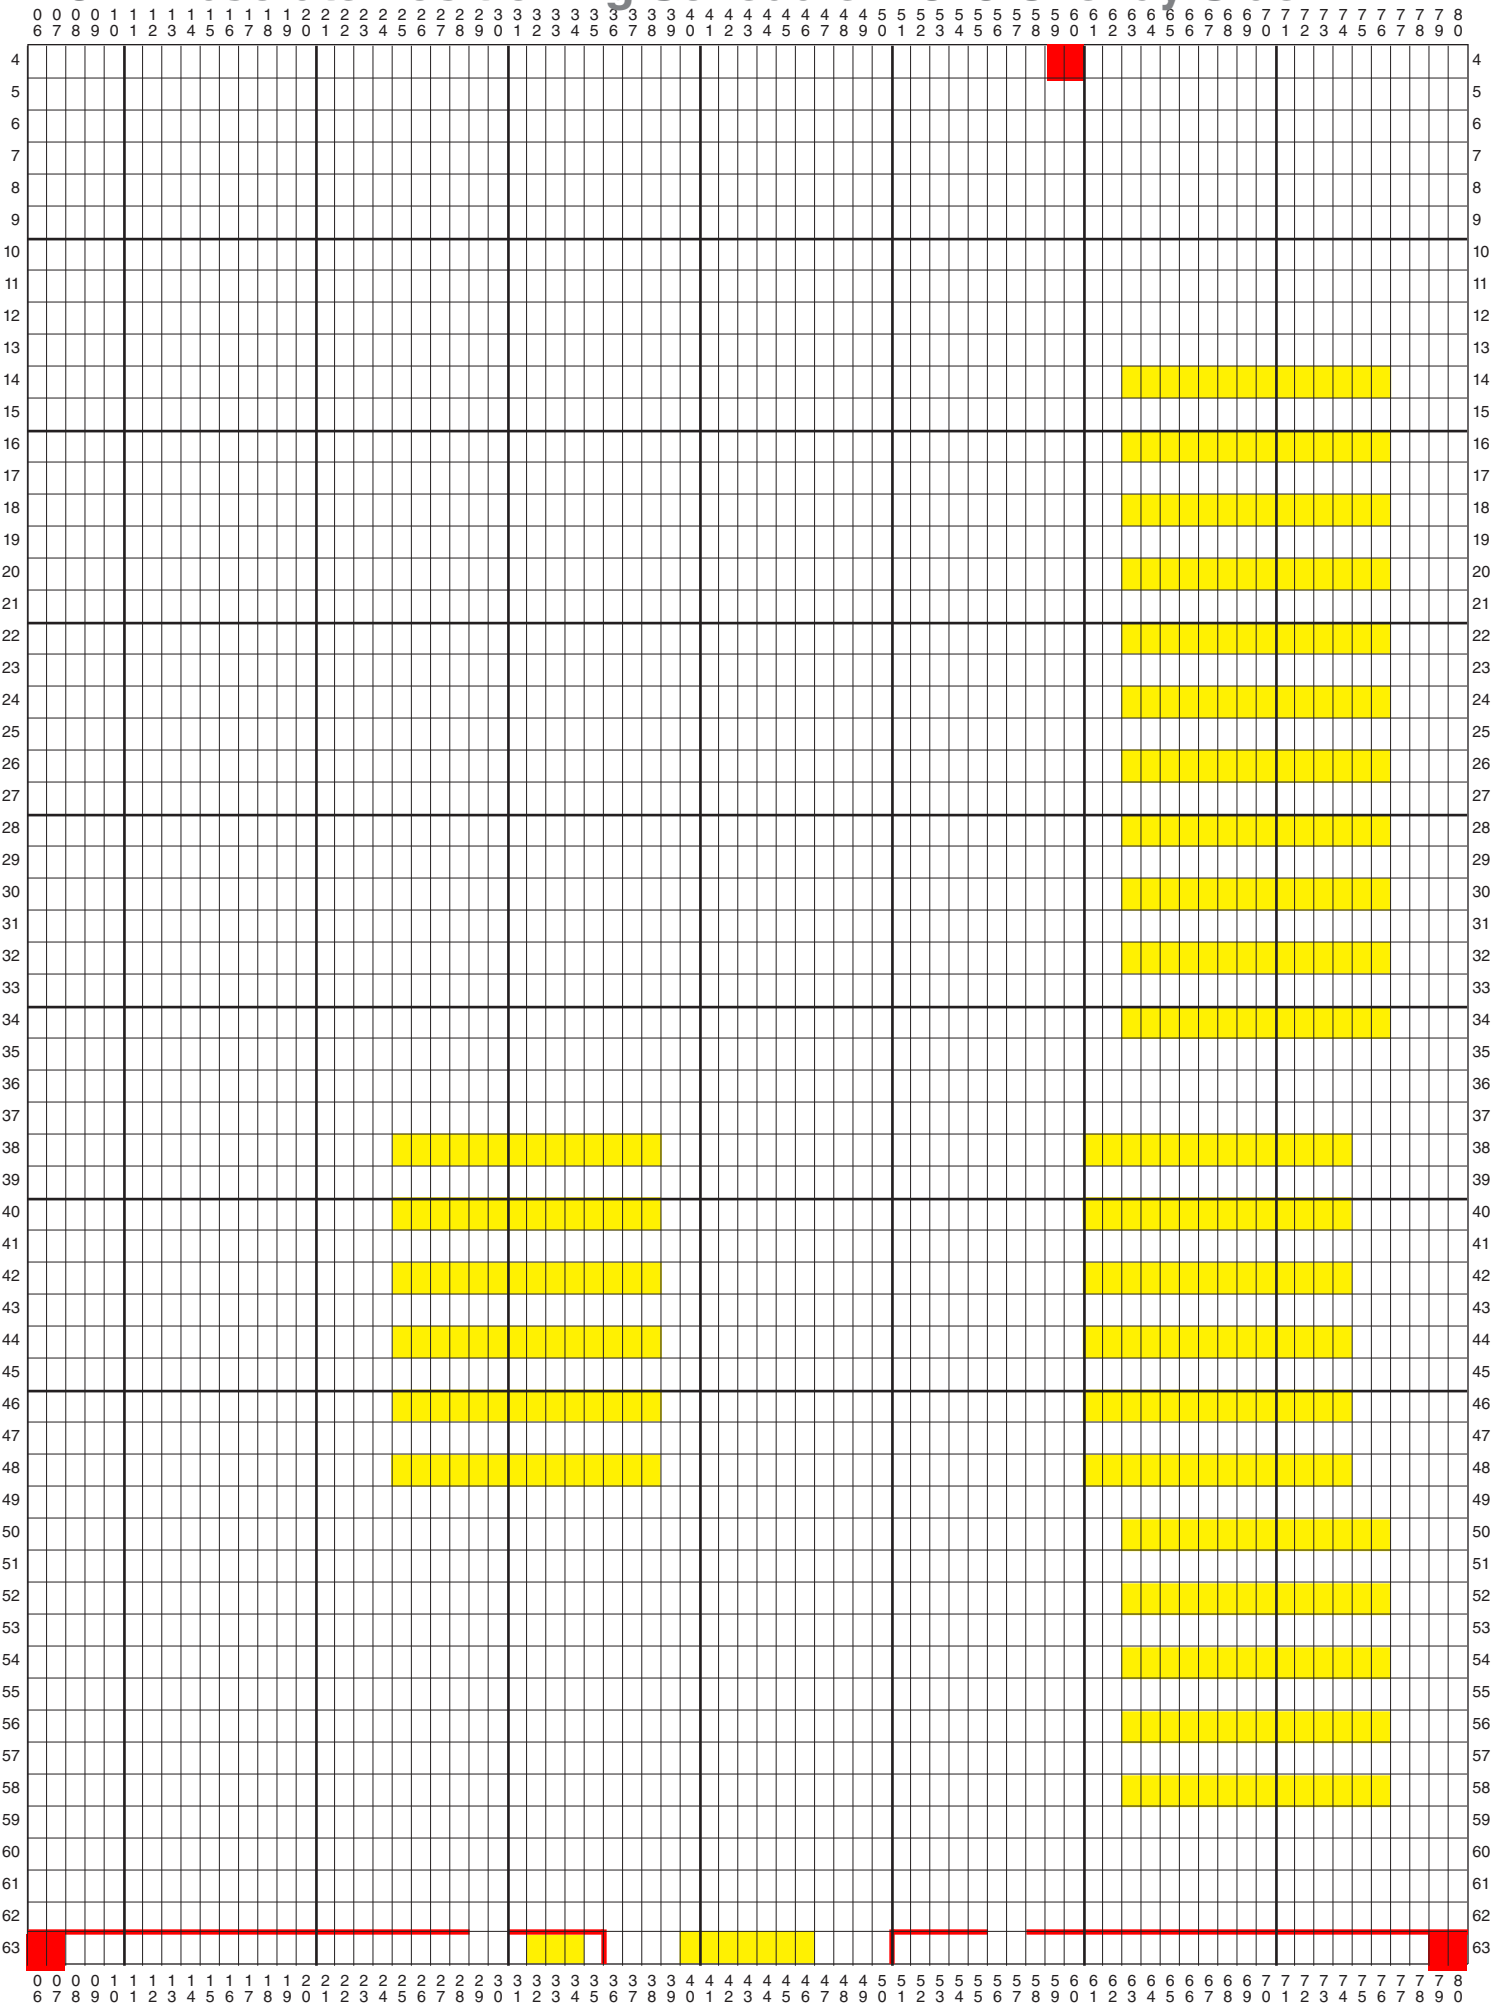

# 2024 Absolute Positioning Schedule P 540 Overlay Side 1

# 2024 Absolute Positioning Schedule P 540 Overlay Side 2

# 2024 Absolute Positioning Schedule P 540 Overlay Side 4